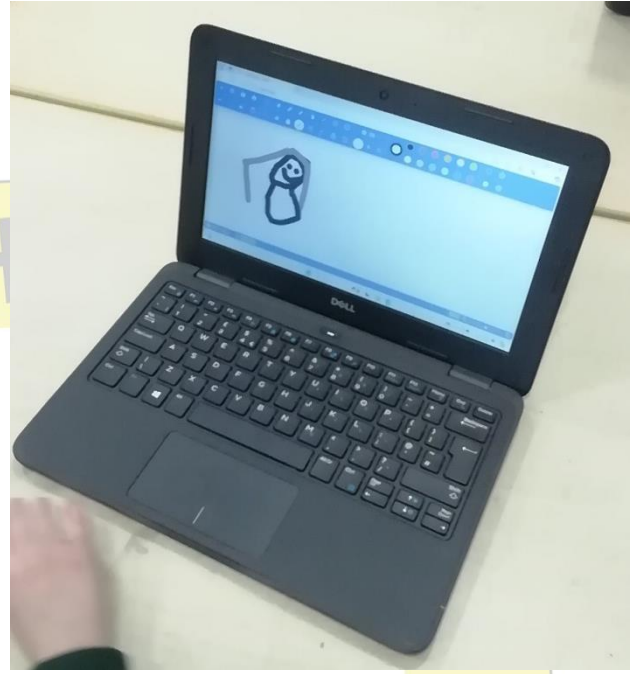

Digital painting in Year 1 Swallows – we learnt how to use different tools to paint our own self-portraits. We looked at the paintbrush, pencil, rubber, fill tool and spray can.

Marsh Green Primary School