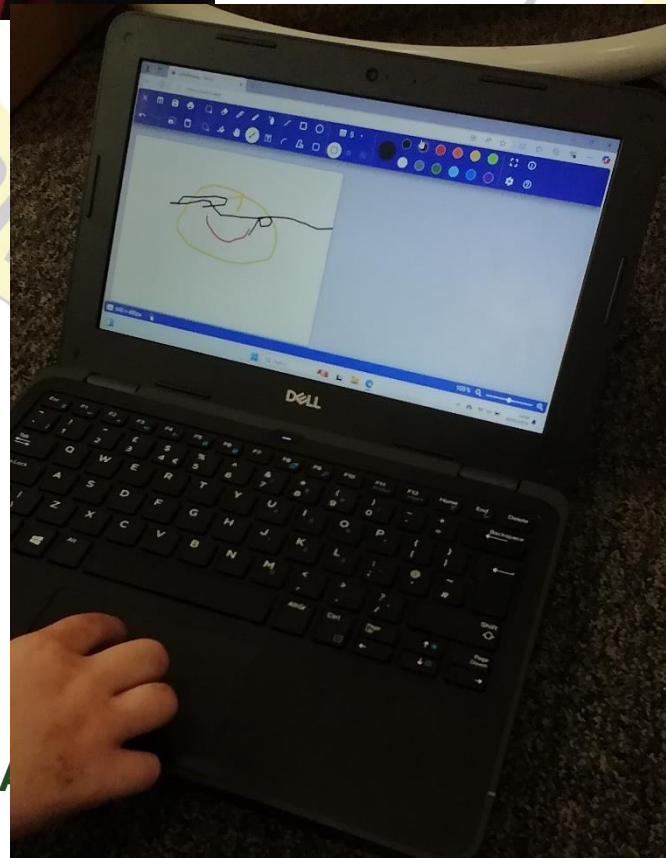

Digital painting in Year 1 Swallows – we learnt how to use different tools to paint our own self-portraits. We looked at the paintbrush, pencil, rubber, fill tool and spray can.

Marsh Green Primary School